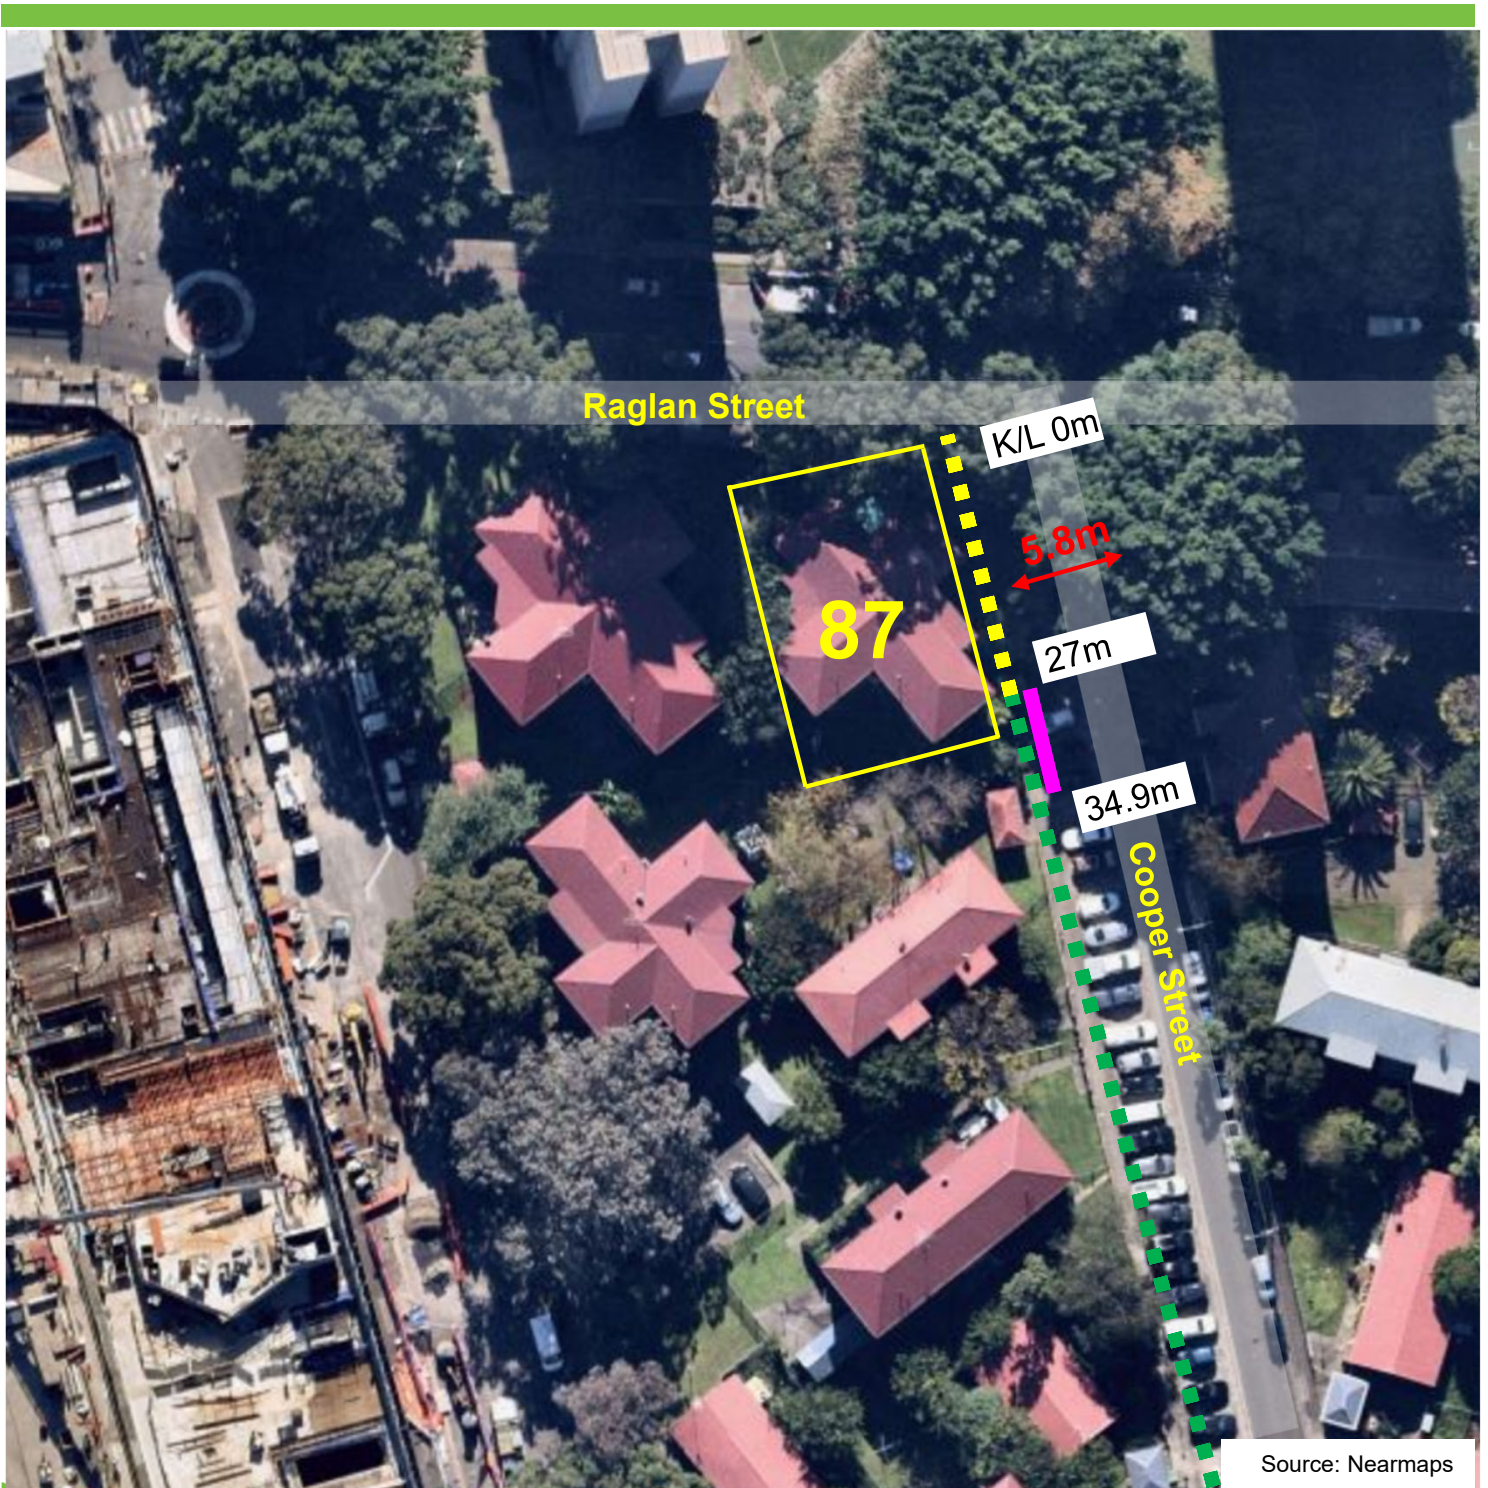

Cooper Street, Waterloo Proposed parking changes

Existing

- ■ ■ 2P 8am – 6pm Mon – Fri
Permit Holders Excepted Area 41 ”
- ■ ■ “No Stopping”

Proposed

- “Mobility Parking Only” – “90° Angle Parking,
Vehicles Under 6m Only”